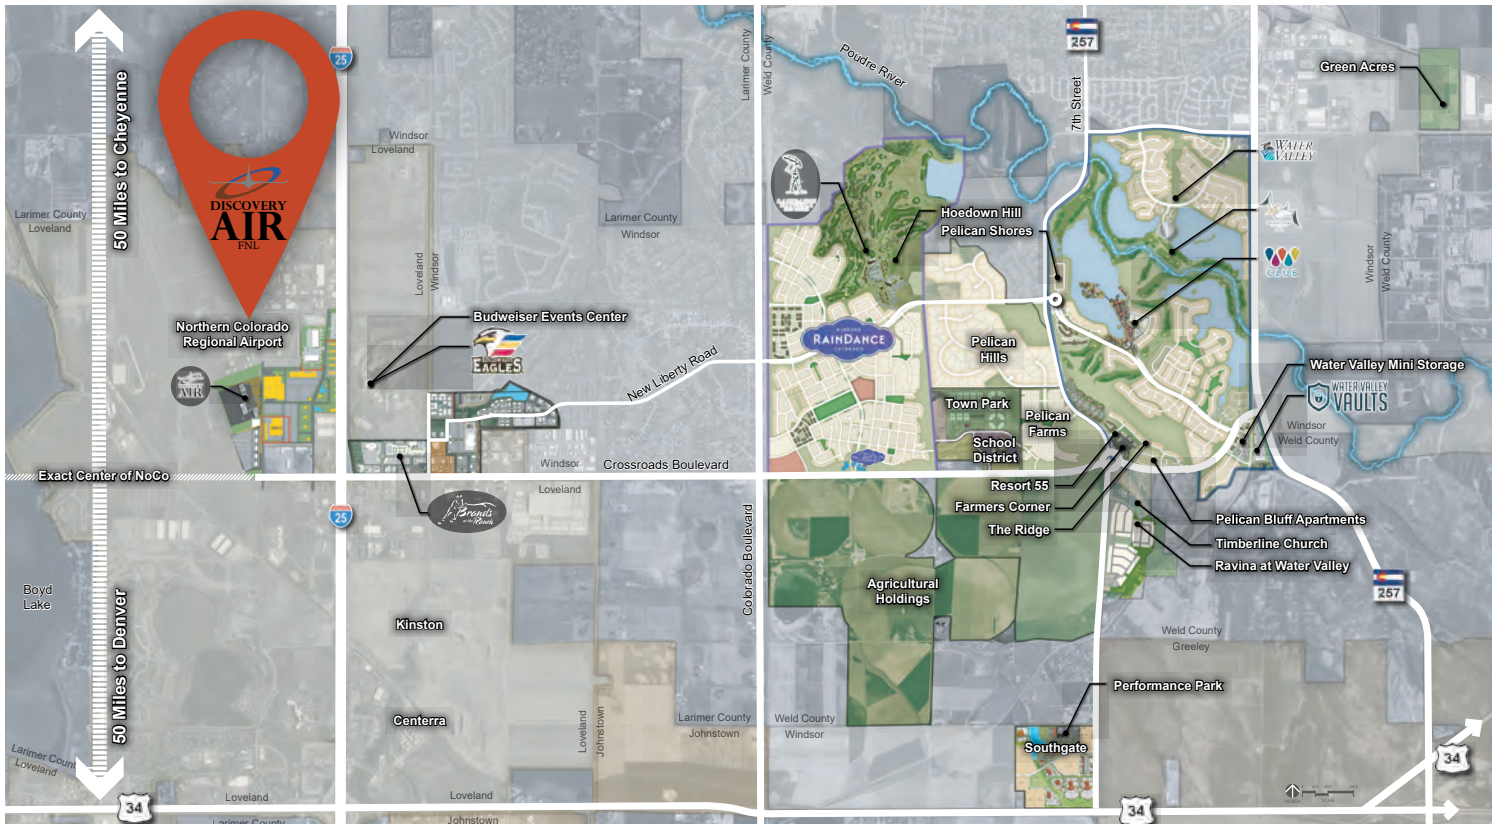

LIVE IT UP DOWNTOWN!

The Downtown Pillar is alive with brands that create an enriched, modern main street with the energy of the city and the heart of a small town.

This pillar offers destination tourism, entertainment, dining, sports, and retail experiences that celebrate the best of Colorado. Energetic and entertaining experiences make any day feel like a night out on the town.

To inquire about pricing,
please call 970.460.8606

discoveryairaviation.com

@watervalley_co

970.460.8606

SCAN TO LEARN MORE