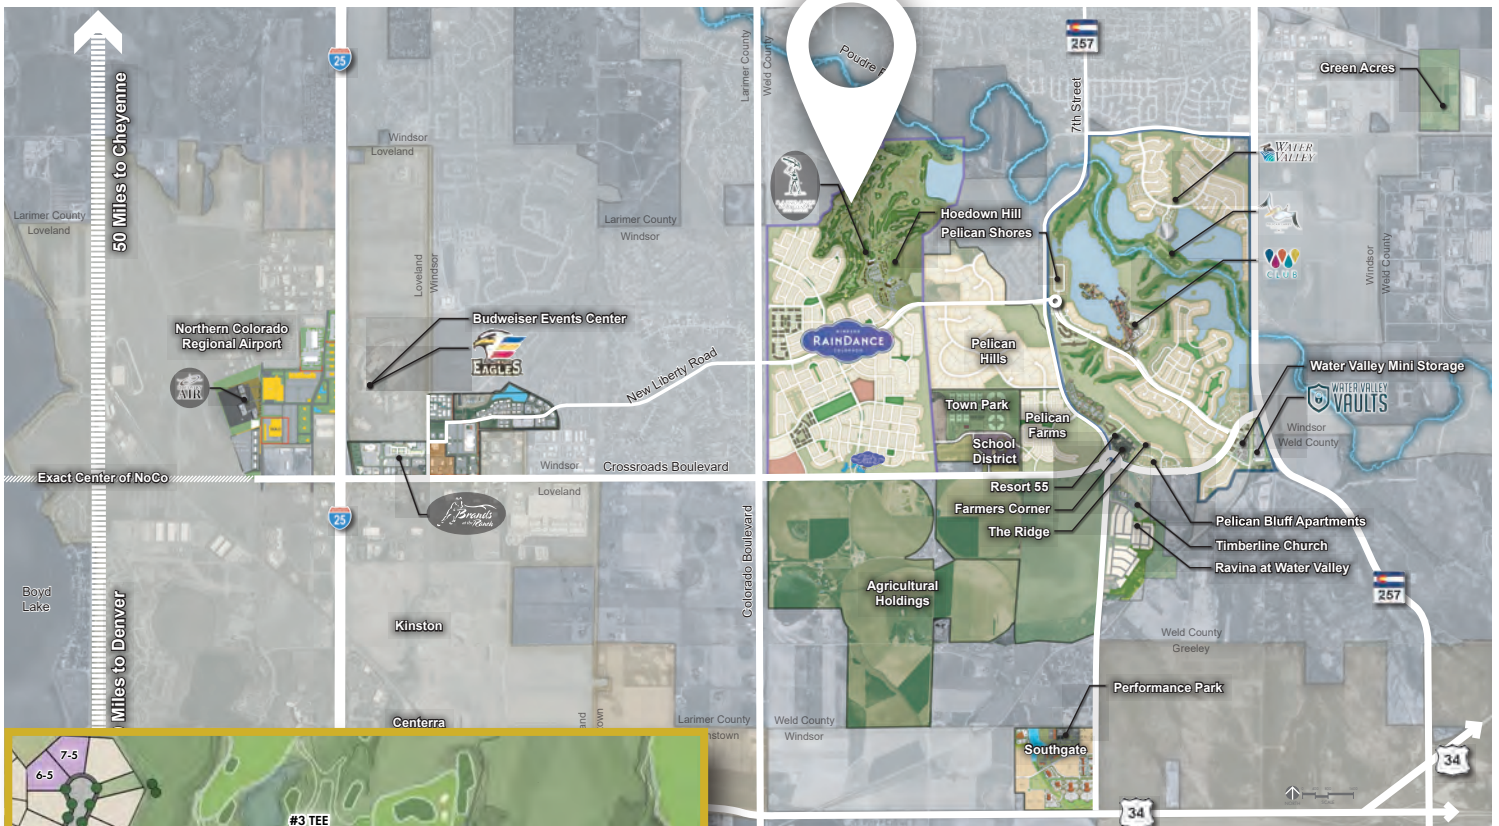

FOR *Sale*

Super Custom Home Sites in
Sugar Hills & Festival
@RainDance National

Windsor, CO

LIVE ON THE LONGEST GOLF COURSE IN NORTH AMERICA

Own the best of vacation-style living inside the two residential neighborhoods of RainDance National Resort & Golf: **Festival & Sugar Hills**. Custom home sites & luxury new homes overlook the high plains links style golf course designed by PGA Tour Champion, Fred Funk.

- Live on brand-new 18-hole golf course
- Unique agricultural community theming
- Bushels of amenities including:
RainDance River Resort, Miles of trails, Orchards,
Neighborhood restaurant, Trout fishing

\$30,000 gift with purchase of custom lot
7,700 to 12,900 sq ft custom lots to choose from
Named **Top Residential Community** in Colorado in 2021

LIVE IT UP ON THE FARM!

The Farm Pillar contains brands whose main identities stem from the agricultural heritage and farming culture that brought prosperity to the area.

The Farm Pillar leverages the land, crops, rituals, and rustic motifs of farm life to inspire growth and create a sense of community where all can share in the bounty.

RainDance National Awards

- Sports Illustrated:** Silver Medal Best Public Course
- Golf Digest:** Runner-Up Best New Public Course
- Kingdom Magazine:** Top 10 New Courses