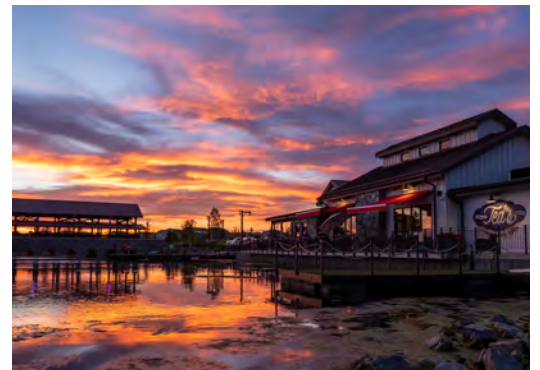

FOR *Sale*

Super Custom Home Sites in
Sugar Hills & Festival
@RainDance National

Windsor, CO

LIVE ON THE LONGEST GOLF COURSE IN NORTH AMERICA

Own the best of vacation-style living inside the two residential neighborhoods of RainDance National Resort & Golf: **Festival & Sugar Hills**. Custom home sites & luxury new homes overlook the high plains links style golf course designed by PGA Tour Champion, Fred Funk.

- Live on brand-new 18-hole golf course
- Unique agricultural community theming
- Bushels of amenities including:
RainDance River Resort, Miles of trails, Orchards,
Neighborhood restaurant, Trout fishing

\$30,000 gift with purchase of custom lot
7,700 to 12,900 sq ft custom lots to choose from
Named **Top Residential Community** in Colorado in 2021

LIVE IT UP ON THE FARM!

The Farm Pillar contains brands whose main identities stem from the agricultural heritage and farming culture that brought prosperity to the area.

The Farm Pillar leverages the land, crops, rituals, and rustic motifs of farm life to inspire growth and create a sense of community where all can share in the bounty.

RainDance National Awards

- Sports Illustrated:** Silver Medal Best Public Course
- Golf Digest:** Runner-Up Best New Public Course
- Kingdom Magazine:** Top 10 New Courses